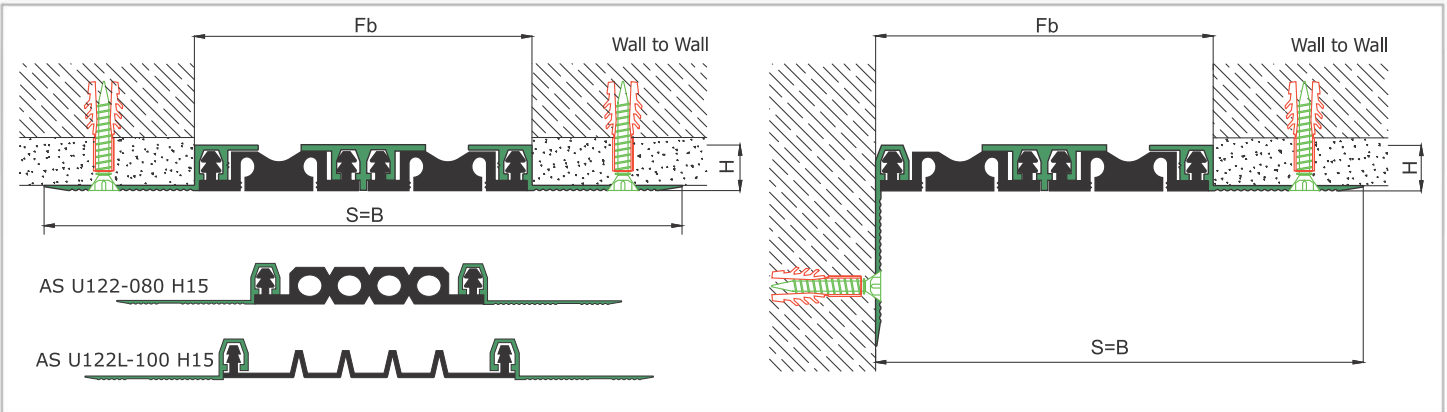

AS U122 surface mounted profile can easily be installed by means of screws to all types of wall & ceiling. Push-down elastomeric gasket can be changed without demounting the profile. Profiles up to 80 mm gap are manufactured with single gasket while the wider ones are with double gaskets joined with a connector profile. For some gaps, profile is able to be applied with floor type AS U222 and this dual application brings in a decorative aspect.

- Application Areas** : Indoor / Wall & Ceiling
- Ideal for** : Shopping Malls, Residences, Hospitals, Hotels, Commercial & Public Buildings etc.
- Material** : Mill Finish Aluminum (Anodizing optional), EPDM (Only in Black Color) or TPE Gasket
- Aluminum Alloy** : 6063 AA-USA / EN AW 6063
- Optional Supplies** : Fire Barrier, Waterproof EPDM membrane

* Visuals are representative and the profile configuration may differ depending on the characteristics requested.

LOCATION	MODEL	GAP (Fb) mm	HEIGHT (H) MM	OVERALL WIDTH (B) mm	VISIBLE WIDTH (S) mm	MOVEMENT (W) mm	LOAD CAPACITY	STANDARD LENGTH (mt)
Wall to Wall	AS U122-030	30	15	119	119	± 5	N/A	3
	AS U122-050	50	15	139	139	± 7	N/A	3
	AS U122-080	80	15	169	169	± 10	N/A	3
	AS U122-100	105	15	189	189	± 14	N/A	3
	AS U122-150	150	15	239	239	± 20	N/A	3
	AS U122 L-050	50	15	139	139	+16 / -8	N/A	3
	AS U122 L-080	80	15	169	169	± 20	N/A	3
	AS U122 L-100	100	15	189	189	+30 / -20	N/A	3

Note: Please ask for different sizes

AS U122 150 H15V

AS U122 150 H15KV

Profil No Profile Number	AS U122 150	AS U122 150K
Fb (mm)	150	150
H (mm) yaklaşık approx.	15	15
W± (mm) yaklaşık approx.	±20	±20
Renk Color	Alüminyum: Natürel, Fitiller: Siyah, gri, diğer Aluminum: Natural, Inserts: Black, grey, others	
Malzeme Material	Alüminyum, EPDM Kauçuk(siyah), Termoplastik Kauçuk (gri ve diğer) Aluminum, EPDM Rubber(black), Thermoplastic Rubber (grey and others)	
Standart Uzunluk Standard Length	3	