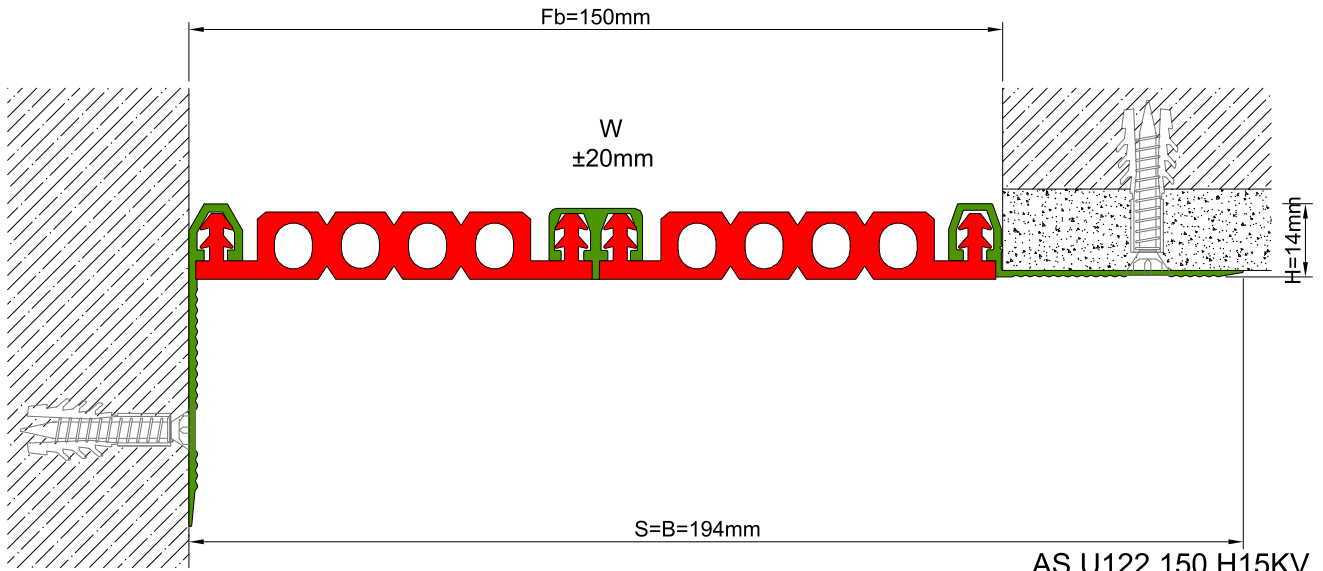

AS U122 surface mounted profile can easily be installed by means of screws to all types of wall & ceiling. Push-down elastomeric gasket can be changed without demounting the profile. Profiles up to 80 mm gap are manufactured with single gasket while the wider ones are with double gaskets joined with a connector profile. For some gaps, profile is able to be applied with floor type AS U222 and this dual application brings in a decorative aspect.

* Visuals are representative and the profile configuration may differ depending on the characteristics requested.

LOCATION	MODEL	GAP (Fb) mm	HEIGHT (H) MM	OVERALL WIDTH (B) mm	VISIBLE WIDTH (S) mm	MOVEMENT (W) mm	LOAD CAPACITY	STANDARD LENGTH (mt)
Wall to Wall	AS U122-030	30	15	119	119	± 5	N/A	3
	AS U122-050	50	15	139	139	± 7	N/A	3
	AS U122-080	80	15	169	169	± 10	N/A	3
	AS U122-100	105	15	189	189	± 14	N/A	3
	AS U122-150	150	15	239	239	± 20	N/A	3
	AS U122 L-050	50	15	139	139	+16 / -8	N/A	3
	AS U122 L-080	80	15	169	169	± 20	N/A	3
	AS U122 L-100	100	15	189	189	+30 / -20	N/A	3

Note: Please ask for different sizes

AS U122 150 H15V

AS U122 150 H15KV

Profil No Profile Number	AS U122 150	AS U122 150K
Fb (mm)	150	150
H (mm) yaklaşık approx.	15	15
W± (mm) yaklaşık approx.	±20	±20
Renk Color	Alüminyum: Natürel, Fitiller: Siyah, gri, diğer Aluminum: Natural, Inserts: Black, grey, others	
Malzeme Material	Alüminyum, EPDM Kauçuk(siyah), Termoplastik Kauçuk (gri ve diğer) Aluminum, EPDM Rubber(black), Thermoplastic Rubber (grey and others)	
Standart Uzunluk Standard Length	3	