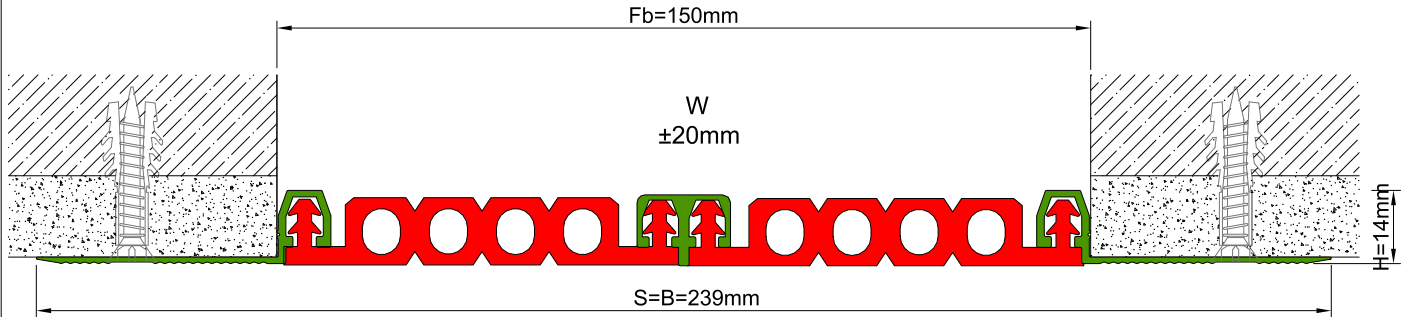

AS U122 surface mounted profile can easily be installed by means of screws to all types of wall & ceiling. Push-down elastomeric gasket can be changed without demounting the profile. Profiles up to 80 mm gap are manufactured with single gasket while the wider ones are with double gaskets joined with a connector profile. For some gaps, profile is able to be applied with floor type AS U222 and this dual application brings in a decorative aspect.

- Application Areas** : Indoor / Wall & Ceiling
- Ideal for** : Shopping Malls, Residences, Hospitals, Hotels, Commercial & Public Buildings etc.
- Material** : Mill Finish Aluminum (Anodizing optional), EPDM (Only in Black Color) or TPE Gasket
- Aluminum Alloy** : 6063 AA-USA / EN AW 6063
- Optional Supplies** : Fire Barrier, Waterproof EPDM membrane

* Visuals are representative and the profile configuration may differ depending on the characteristics requested.

LOCATION	MODEL	GAP (Fb) mm	HEIGHT (H) MM	OVERALL WIDTH (B) mm	VISIBLE WIDTH (S) mm	MOVEMENT (W) mm	LOAD CAPACITY	STANDARD LENGTH (mt)
Wall to Wall	AS U122-030	30	15	119	119	± 5	N/A	3
	AS U122-050	50	15	139	139	± 7	N/A	3
	AS U122-080	80	15	169	169	± 10	N/A	3
	AS U122-100	105	15	189	189	± 14	N/A	3
	AS U122-150	150	15	239	239	± 20	N/A	3
	AS U122 L-050	50	15	139	139	+16 / -8	N/A	3
	AS U122 L-080	80	15	169	169	± 20	N/A	3
	AS U122 L-100	100	15	189	189	+30 / -20	N/A	3

Note: Please ask for different sizes

AS U122 150 H15V

AS U122 150 H15KV

Profil No Profile Number	AS U122 150	AS U122 150K
Fb (mm)	150	150
H (mm) yaklaşık approx.	15	15
W± (mm) yaklaşık approx.	±20	±20
Renk Color	Alüminyum: Natürel, Fitiller: Siyah, gri, diğer Aluminum: Natural, Inserts: Black, grey, others	
Malzeme Material	Alüminyum, EPDM Kauçuk(siyah), Termoplastik Kauçuk (gri ve diğer) Aluminum, EPDM Rubber(black), Thermoplastic Rubber (grey and others)	
Standart Uzunluk Standard Length	3	