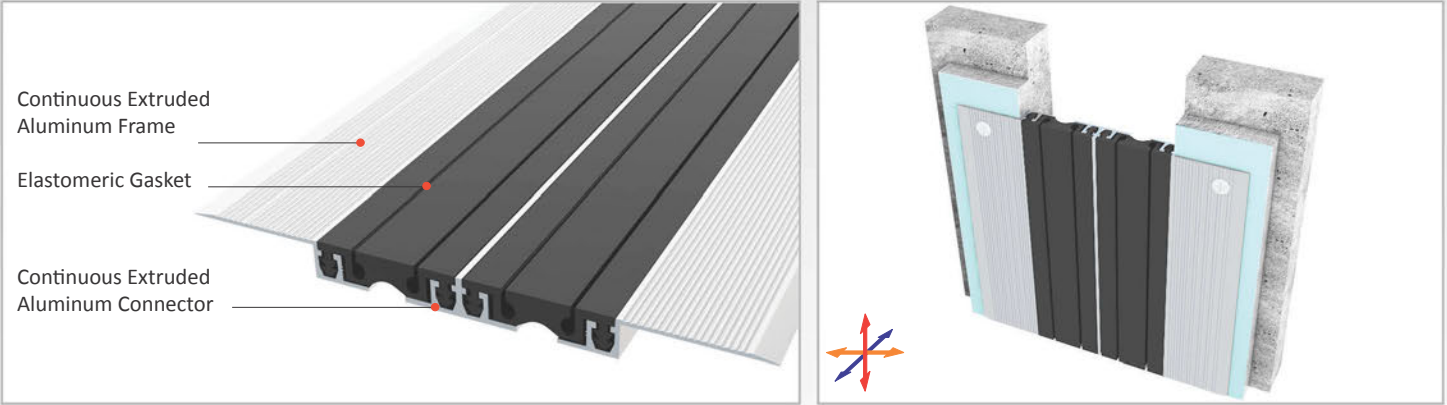

AS U122 surface mounted profile can easily be installed by means of screws to all types of wall & ceiling. Push-down elastomeric gasket can be changed without demounting the profile. Profiles up to 80 mm gap are manufactured with single gasket while the wider ones are with double gaskets joined with a connector profile. For some gaps, profile is able to be applied with floor type AS U222 and this dual application brings in a decorative aspect.

- Application Areas** : Indoor / Wall & Ceiling
- Ideal for** : Shopping Malls, Residences, Hospitals, Hotels, Commercial & Public Buildings etc.
- Material** : Mill Finish Aluminum (Anodizing optional), EPDM (Only in Black Color) or TPE Gasket
- Aluminum Alloy** : 6063 AA-USA / EN AW 6063
- Optional Supplies** : Fire Barrier, Waterproof EPDM membrane

* Visuals are representative and the profile configuration may differ depending on the characteristics requested.

LOCATION	MODEL	GAP (Fb) mm	HEIGHT (H) MM	OVERALL WIDTH (B) mm	VISIBLE WIDTH (S) mm	MOVEMENT (W) mm	LOAD CAPACITY	STANDARD LENGTH (mt)
Wall to Wall	AS U122-030	30	15	119	119	± 5	N/A	3
	AS U122-050	50	15	139	139	± 7	N/A	3
	AS U122-080	80	15	169	169	± 10	N/A	3
	AS U122-100	105	15	189	189	± 14	N/A	3
	AS U122-150	150	15	239	239	± 20	N/A	3
	AS U122 L-050	50	15	139	139	+16 / -8	N/A	3
	AS U122 L-080	80	15	169	169	± 20	N/A	3
	AS U122 L-100	100	15	189	189	+30 / -20	N/A	3